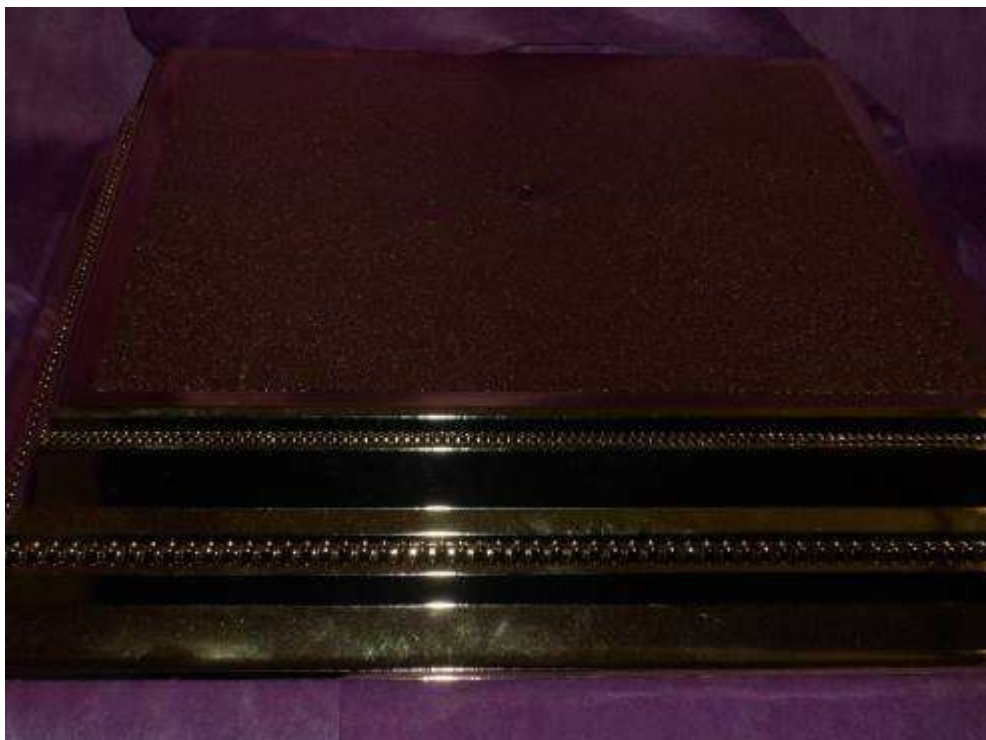

Square Base – Ornate or Plain Silver

14" top diameter

Maximum board size 14"

Hire Charge – £11.00

Deposit- £25.00

Cakestands Available to Hire from Sweet Success Sugarcraft
Unit 7 Gauntley Court, Ward Street, Nottingham NG7 5HD
www.sweetsuccess.uk.com ~ info@sweetsuccess.uk.com ~ 0115 845 0660